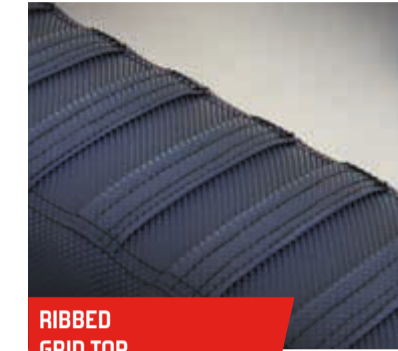

FACTORY

Price:
¥13,200- (¥12,000-)

RIBBED
GRID TOP

APPLICATION LIST

MODEL	YEAR	BLACK	BLUE
HONDA CRF 250 R	2004-2020	SDV001F	
HONDA CRF 450 R	2002-2020	SDV001F	
HUSQVARNA FC 250/350/450	2019-2020	SDV011F	
KAWASAKI KX 250 F	2004-2020	SDV001F	
KAWASAKI KX 450 F	2006-2020	SDV001F	
KTM SX 250/350/450 F	2019-2020	SDV011F	SDV011FB
SUZUKI RMZ 250	2004-2020	SDV001F	
SUZUKI RMZ 450	2005-2020	SDV001F	

The complete application list is available on shop.athena.eu

KEY BENEFITS

- Increased grip on the central part
- Padded reinforcements for an excellent non-slip action
- Designed for extreme MX

COLORS: